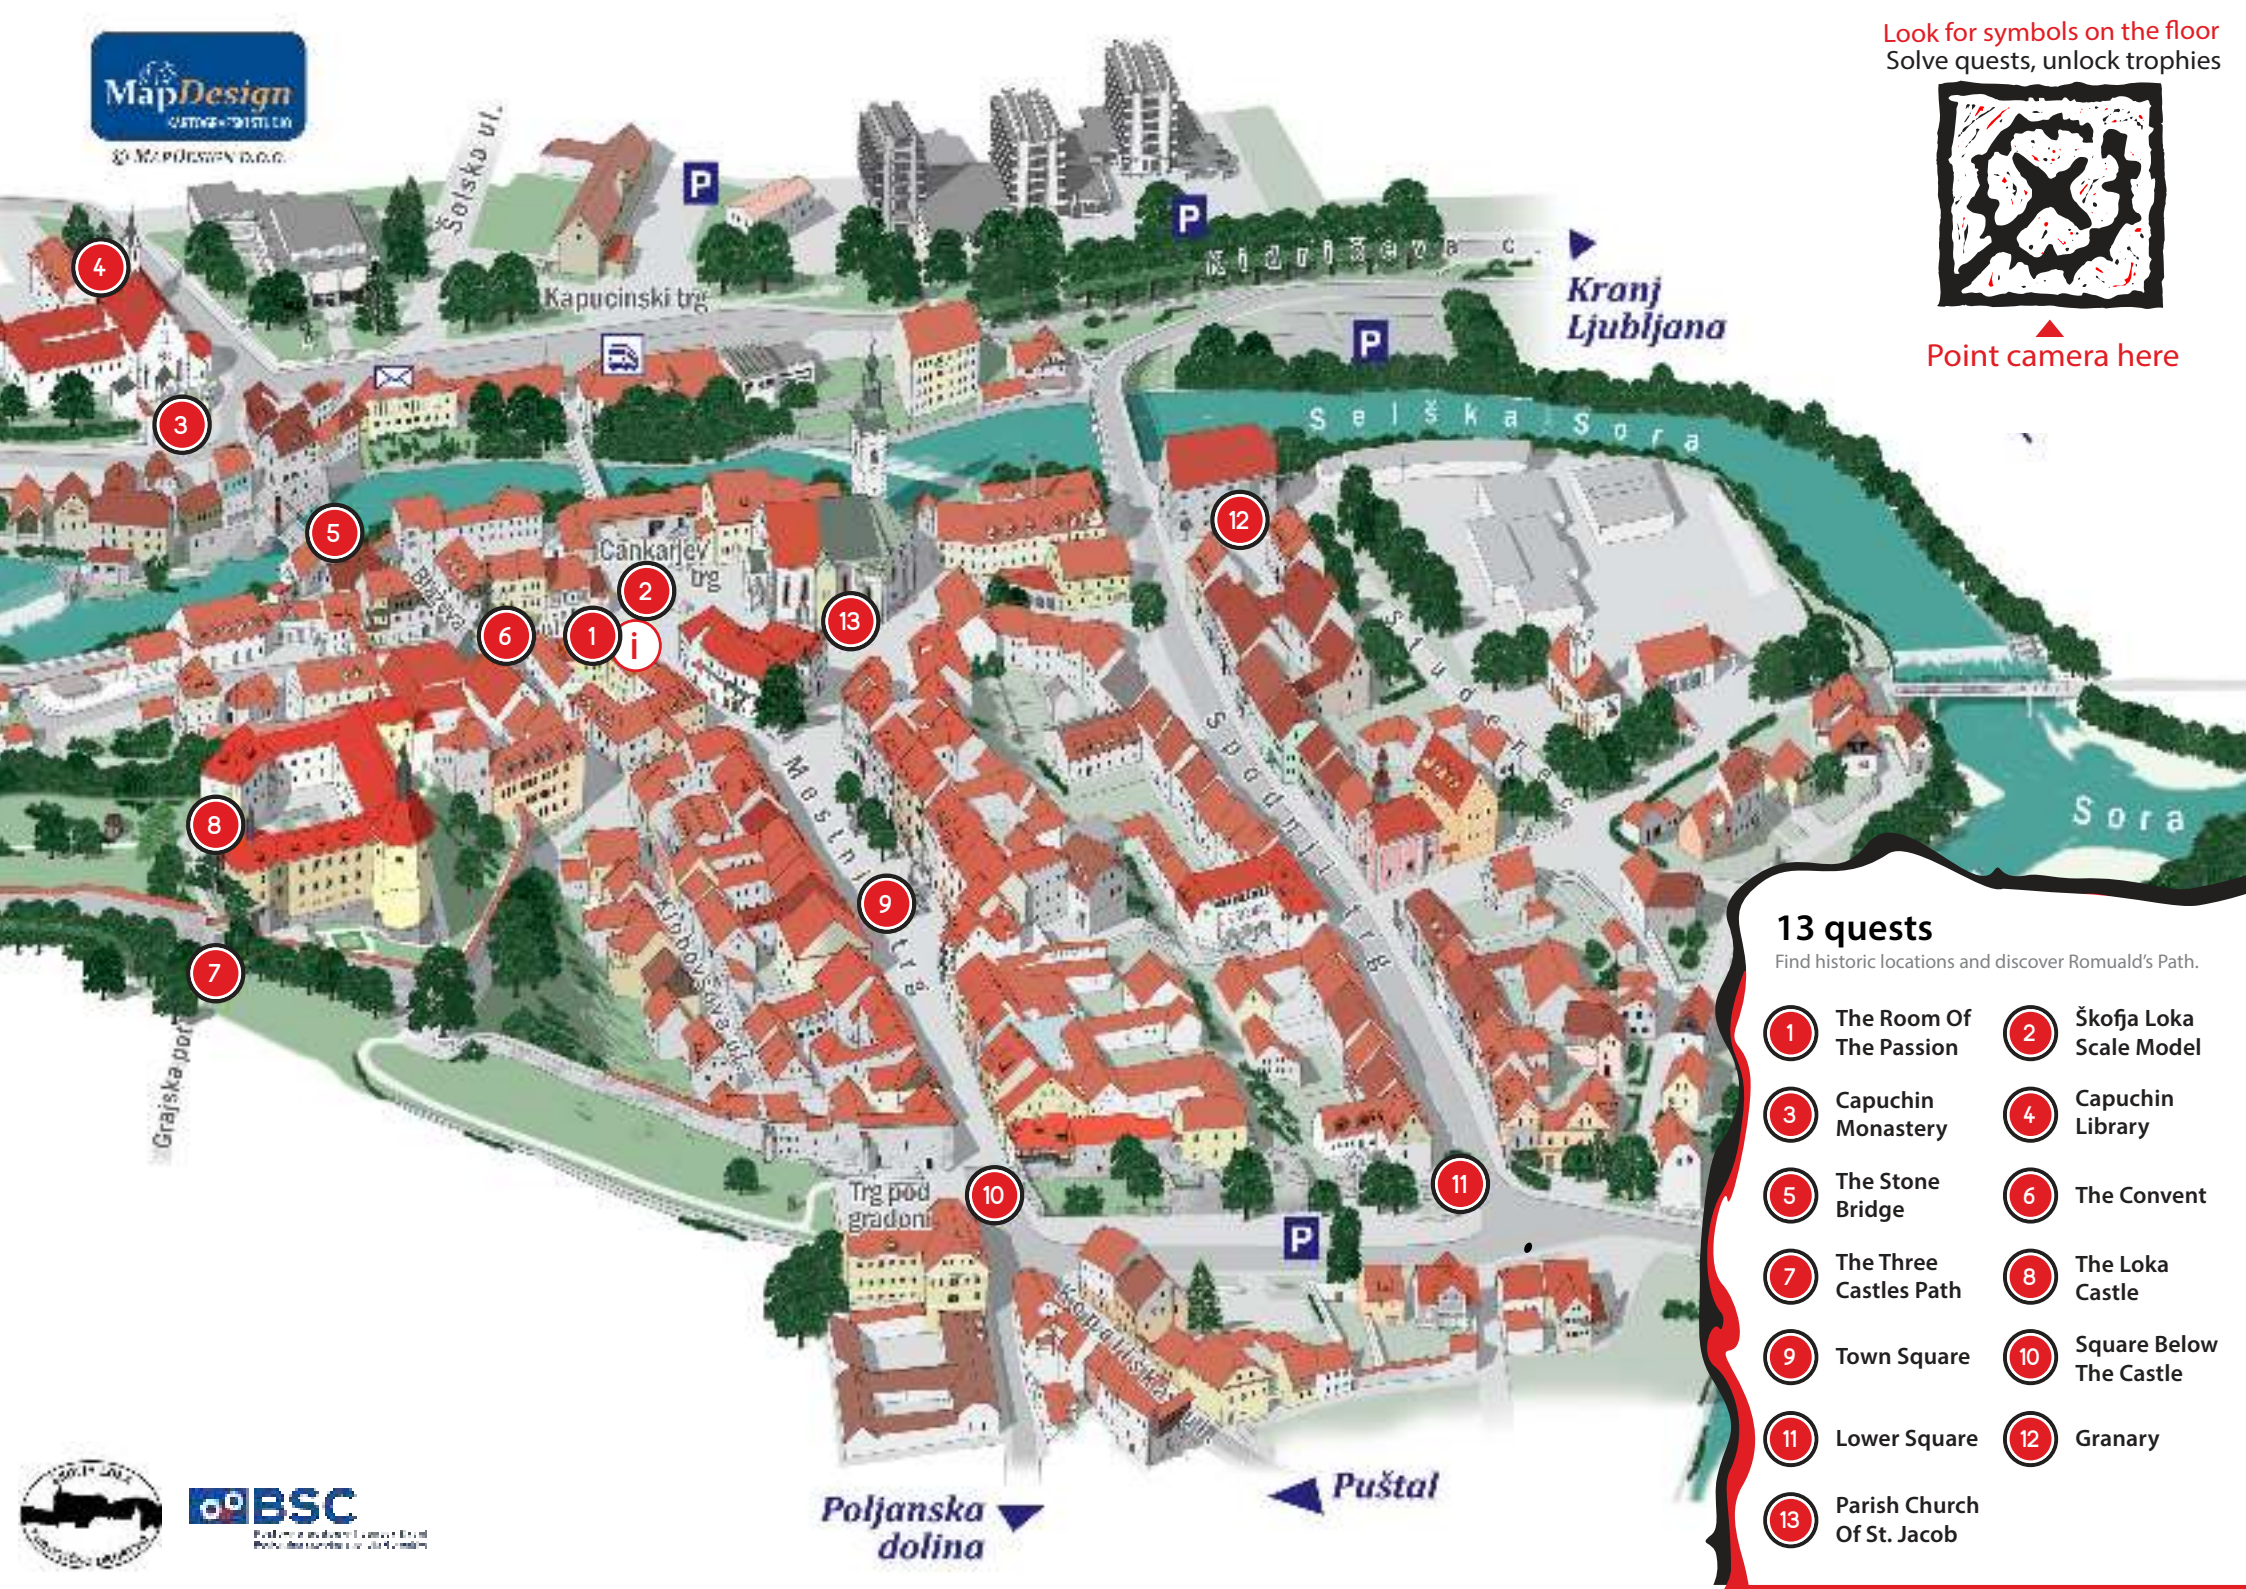

3

Free app

Quizzes and challenges

Augmented reality

Solve the challenges and test your knowledge.

www.nexto.io

Občina Škofja Loka

Point camera here

13 quests

Find historic locations and discover Romuald's Path.

- | | |
|--------------------------------------|-----------------------------------|
| 1 The Room Of The Passion | 2 Škofja Loka Scale Model |
| 3 Capuchin Monastery | 4 Capuchin Library |
| 5 The Stone Bridge | 6 The Convent |
| 7 The Three Castles Path | 8 The Loka Castle |
| 9 Town Square | 10 Square Below The Castle |
| 11 Lower Square | 12 Granary |
| 13 Parish Church Of St. Jacob | |