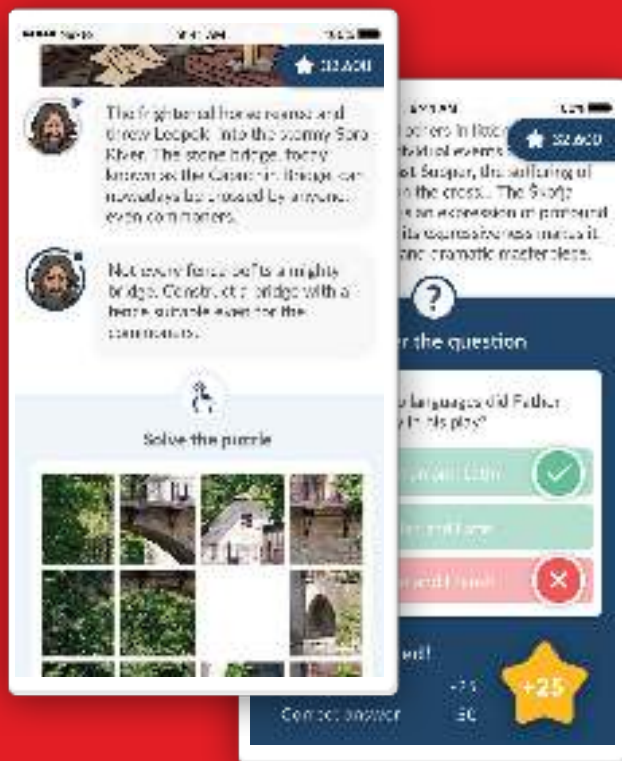

Peek into history with augmented reality

Unlock and marvel at 3D virtual souvenirs

škofješki pasija
PROCESSIO LOSOPOLITANA
1721-1999

Romuald's Path

INTERACTIVE GUIDE

INSTRUCTIONS

1

2

3

Free app

Quizzes and challenges

Augmented reality

Solve the challenges and test your knowledge.

www.nexto.io

Občina Škofja Loka

Point camera here

13 quests

Find historic locations and discover Romuald's Path.

- | | |
|--------------------------------------|-----------------------------------|
| 1 The Room Of The Passion | 2 Škofja Loka Scale Model |
| 3 Capuchin Monastery | 4 Capuchin Library |
| 5 The Stone Bridge | 6 The Convent |
| 7 The Three Castles Path | 8 The Loka Castle |
| 9 Town Square | 10 Square Below The Castle |
| 11 Lower Square | 12 Granary |
| 13 Parish Church Of St. Jacob | |